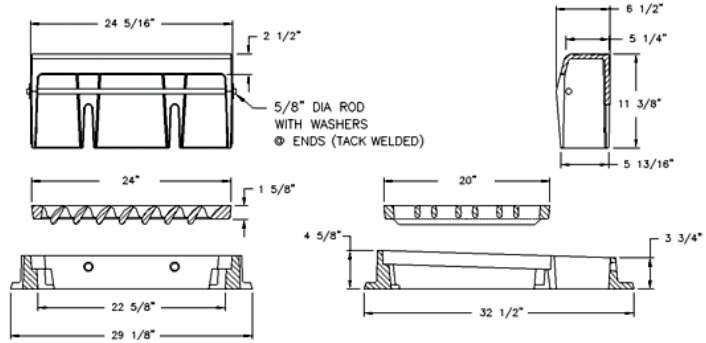

7752 CURB & GUTTER INLET

Heavy duty
 Shown with Type M grate
 Uses 7750 grates, ductile or gray iron

Options
 Grate guard

7753 ROUND BASE CATCH BASIN

Heavy duty
 Uses 7750 grates, ductile or gray iron
 Shown with Type M1 grate