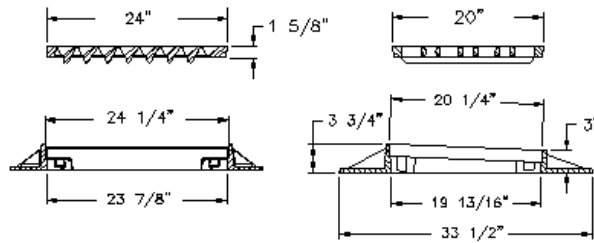

7752 CURB & GUTTER INLET

Heavy duty
 Shown with Type M grate
 Uses 7750 grates, ductile or gray iron

Options
 Grate guard

7753 ROUND BASE CATCH BASIN

Heavy duty
 Uses 7750 grates, ductile or gray iron
 Shown with Type M1 grate